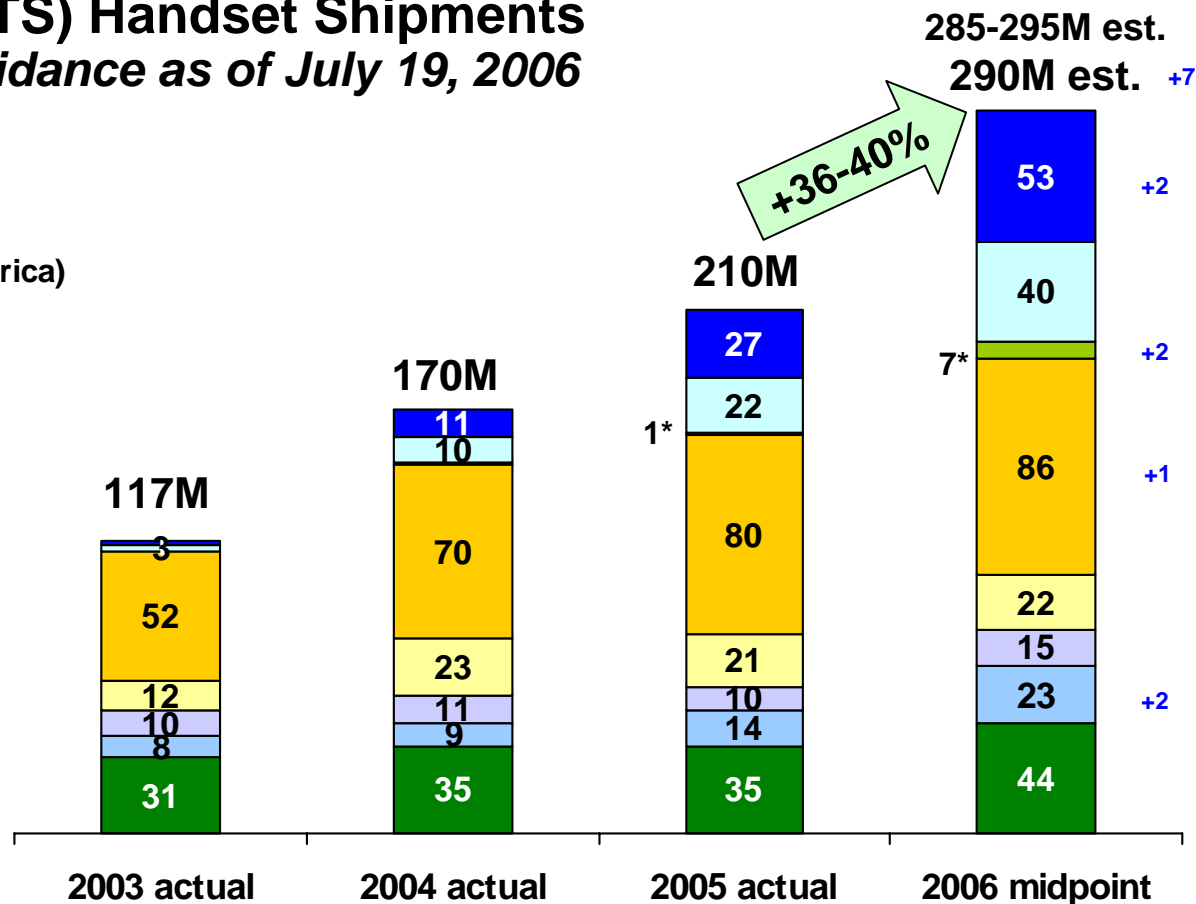

# CDMA and WCDMA (UMTS) Handset Shipments Calendar Year (Millions), Guidance as of July 19, 2006

- WCDMA Europe
- WCDMA Asia
- WCDMA ROW (Includes North America)
- CDMA US/Canada
- CDMA Americas
- CDMA China
- CDMA India
- CDMA Korea, Japan, SEA, ROW

	2003 actual	2004 actual	2005 actual	2006 midpoint
<b>CDMA</b>	<b>113M</b>	<b>148M</b>	<b>160M</b>	<b>190M est.</b>
<b>WCDMA</b>	<b>4M</b>	<b>22M</b>	<b>50M</b>	<b>100M est.</b>

Note: Regional handset shipment estimates are QUALCOMM midpoint estimates and include data devices, telematics, security devices and some quantity of channel inventory.